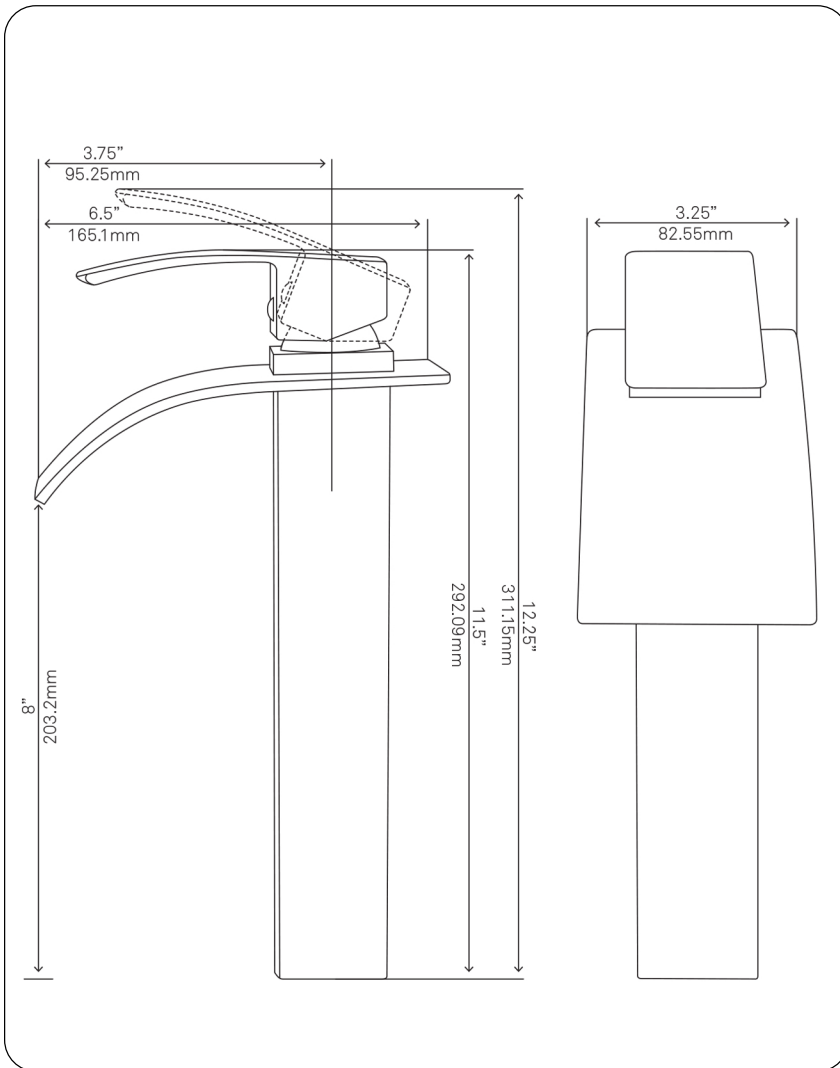

NOTES

Novatto reserves the right (1) to make changes in specifications and materials, and (2) to change or discontinue models, both without notice or obligation. Dimensions are for reference only, see www.Novatto.com for finish options and product availability.

Novatto Inc
TOLL FREE 844.404.4242
www.Novatto.com